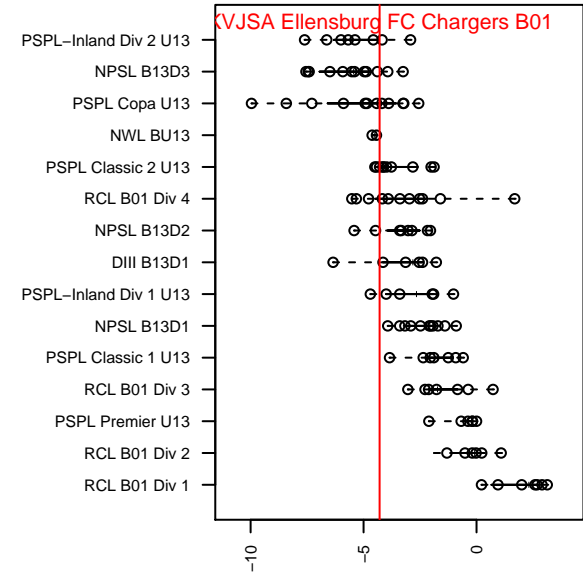

Venues played:
 2014 PSPL Classic 2 U13
 2014 Spr PSPL-Inland Div 1 U13

KVJSA Ellensburg FC Chargers B01
 Dots are actual minus expected GF (blue circles) and GA (red triangles).
 Blue line is smoothed change in attack strength. Red is smoothed change in defense strength.

**attack and defense variance (black dot)
relative to other teams
and top 10 in region**

**attack and defense rating
relative to others at age
and all opponents in last 13 months**

Performance relative to 13 month average